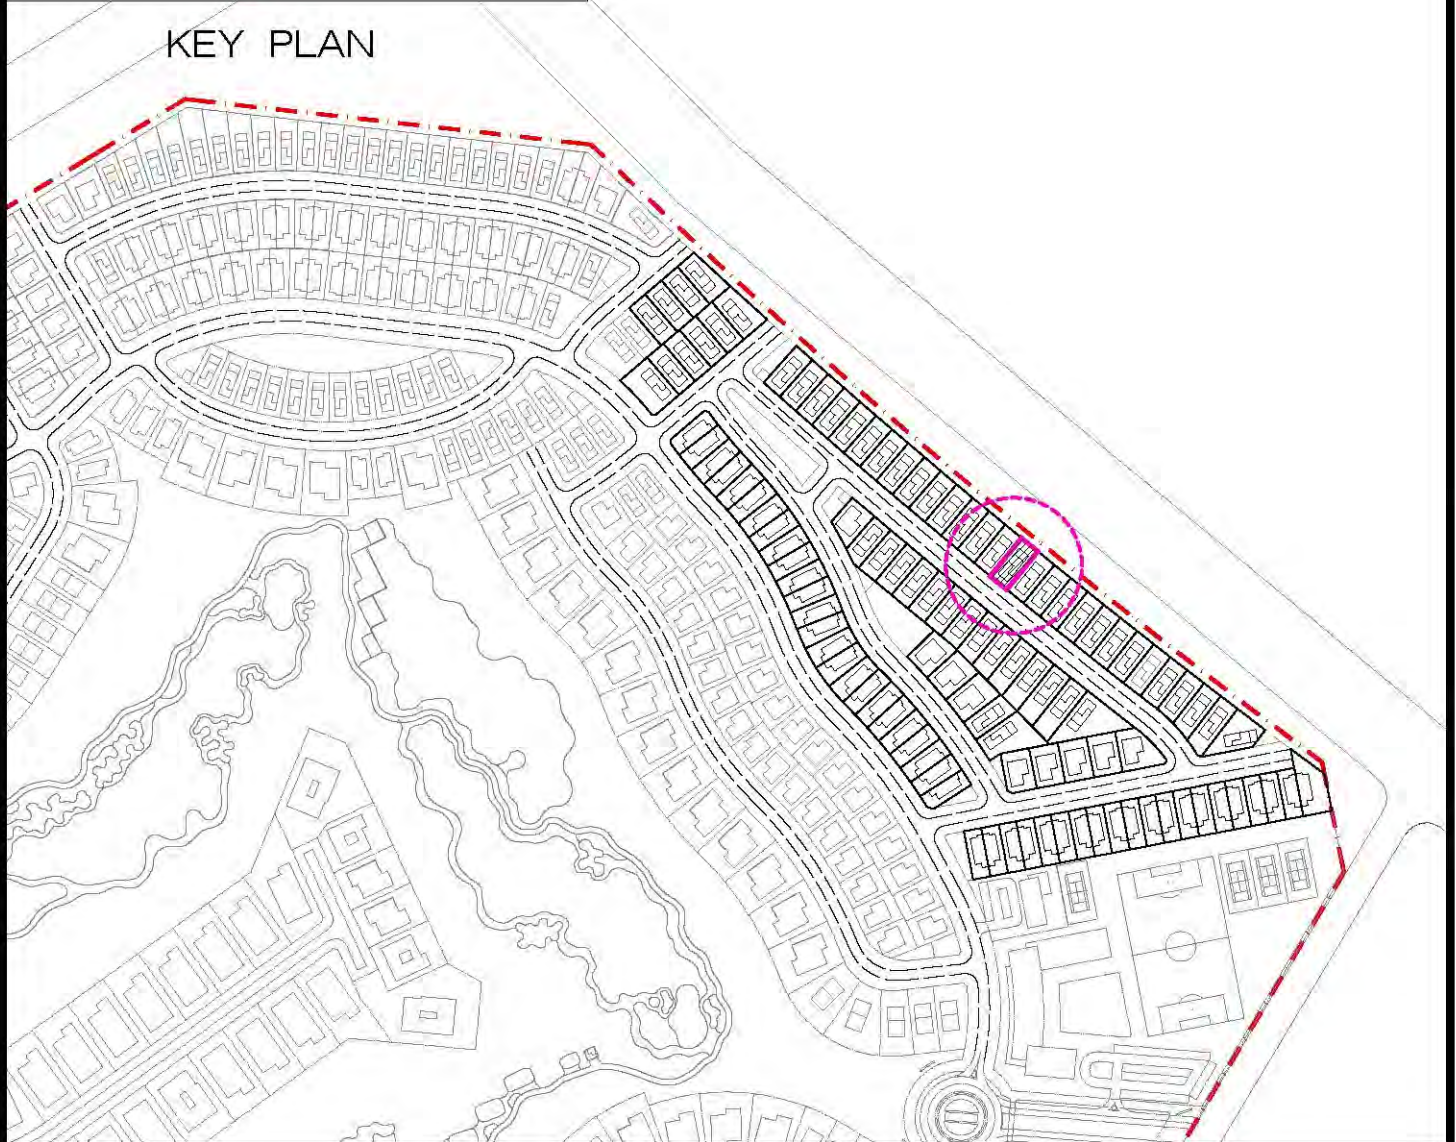

Plot No : 760  
Villa Type : TH-H  
Plot Area : 388.72 sq.m

4,184.19 sq.ft

KEY PLAN

LOCATION PLAN