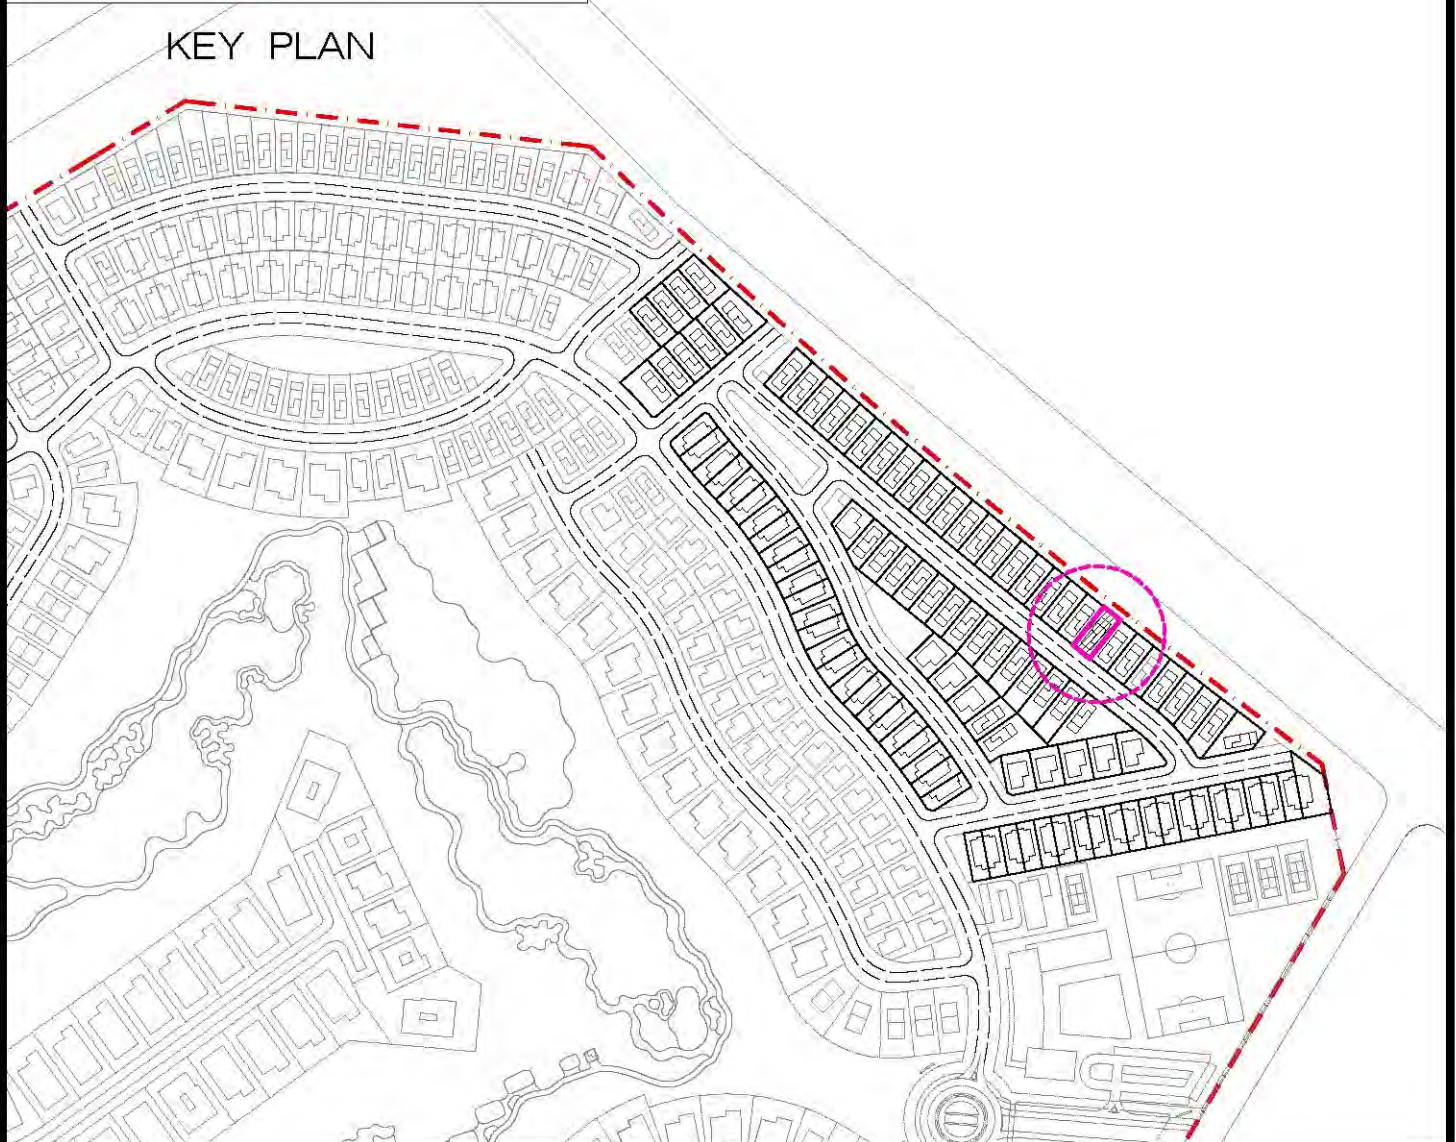

Plot No : 755  
Villa Type : TH-D  
Plot Area : 388.73 sq.m

4,184.22 sq.ft

NORTH

KEY PLAN

LOCATION PLAN