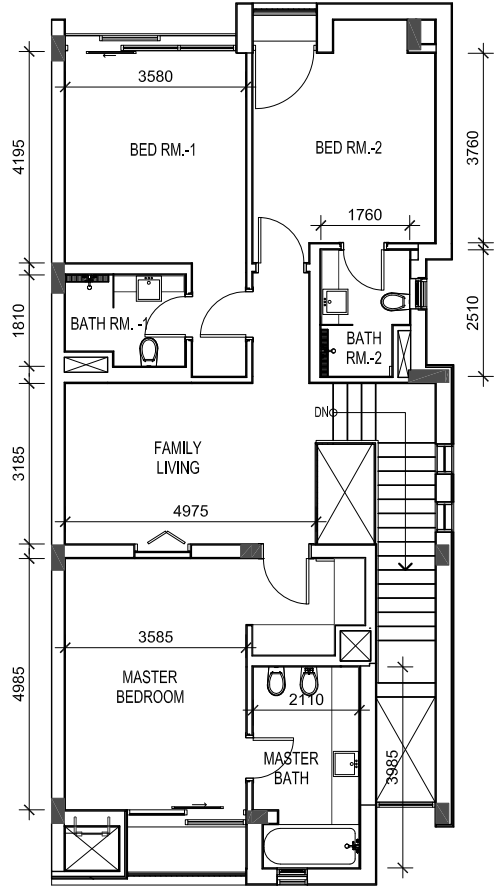

Plot No	: 737			
Cluster	: Piccadilly Green			
Villa Type	: TH-K	Garage Area	44.44 sq.m	478.35 sq.ft

GROUND FLOOR PLAN

FIRST FLOOR PLAN