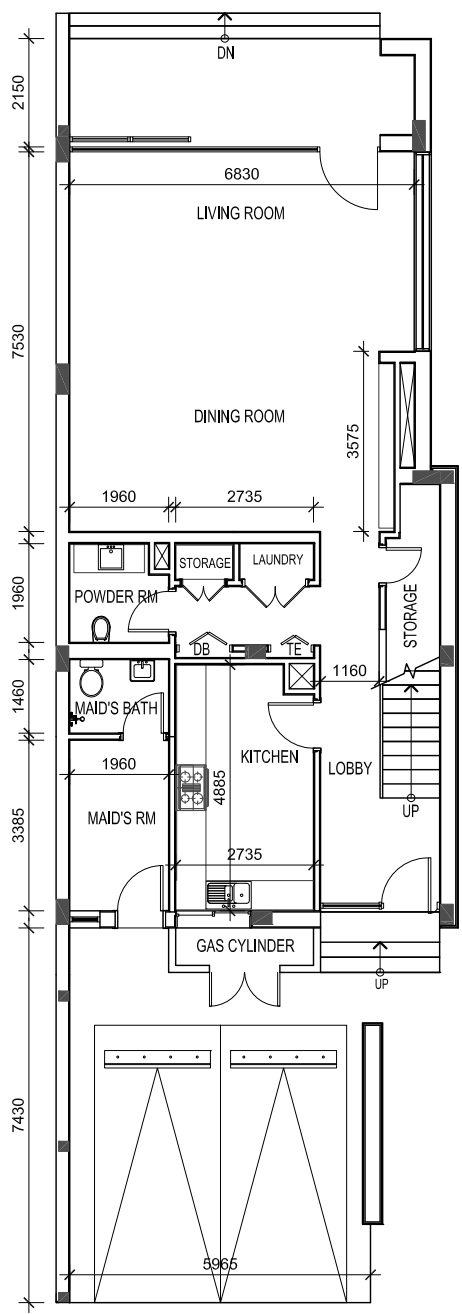

Plot No	: 737			
Cluster	: Piccadilly Green			
Villa Type	: TH-K	Garage Area	44.44 sq.m	478.35 sq.ft

GROUND FLOOR PLAN

FIRST FLOOR PLAN