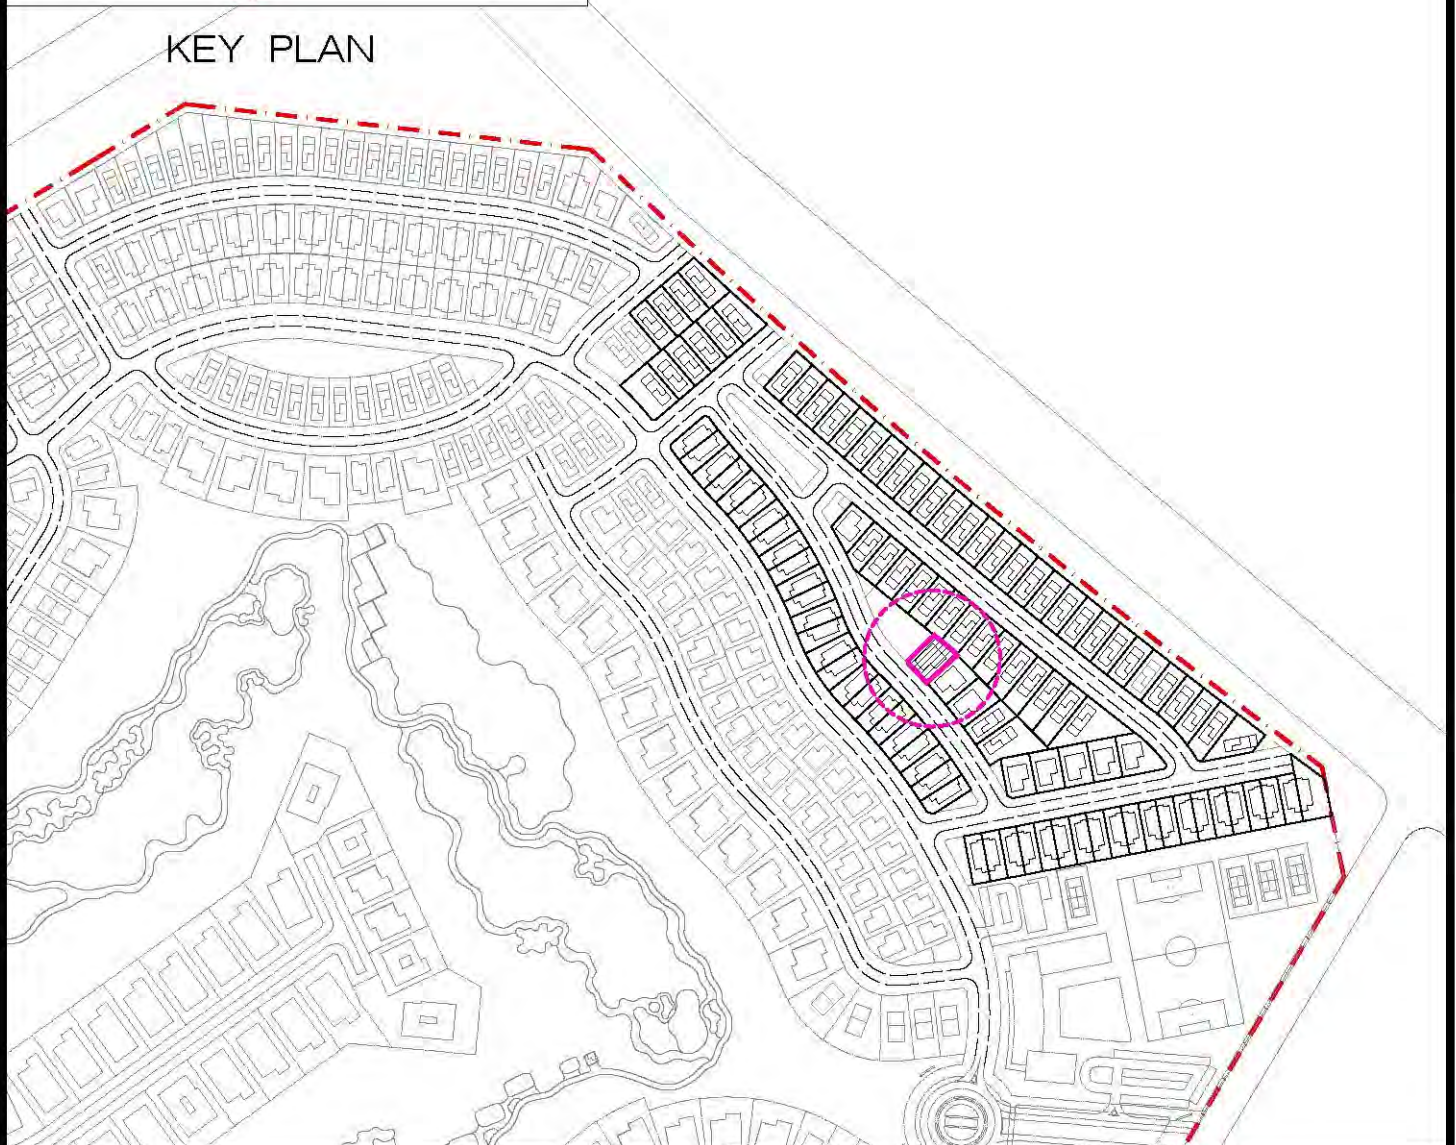

Plot No : 826  
Villa Type : V-4  
Plot Area : 439.67 sq.m

4,732.58 sq.ft

NORTH

KEY PLAN

LOCATION PLAN