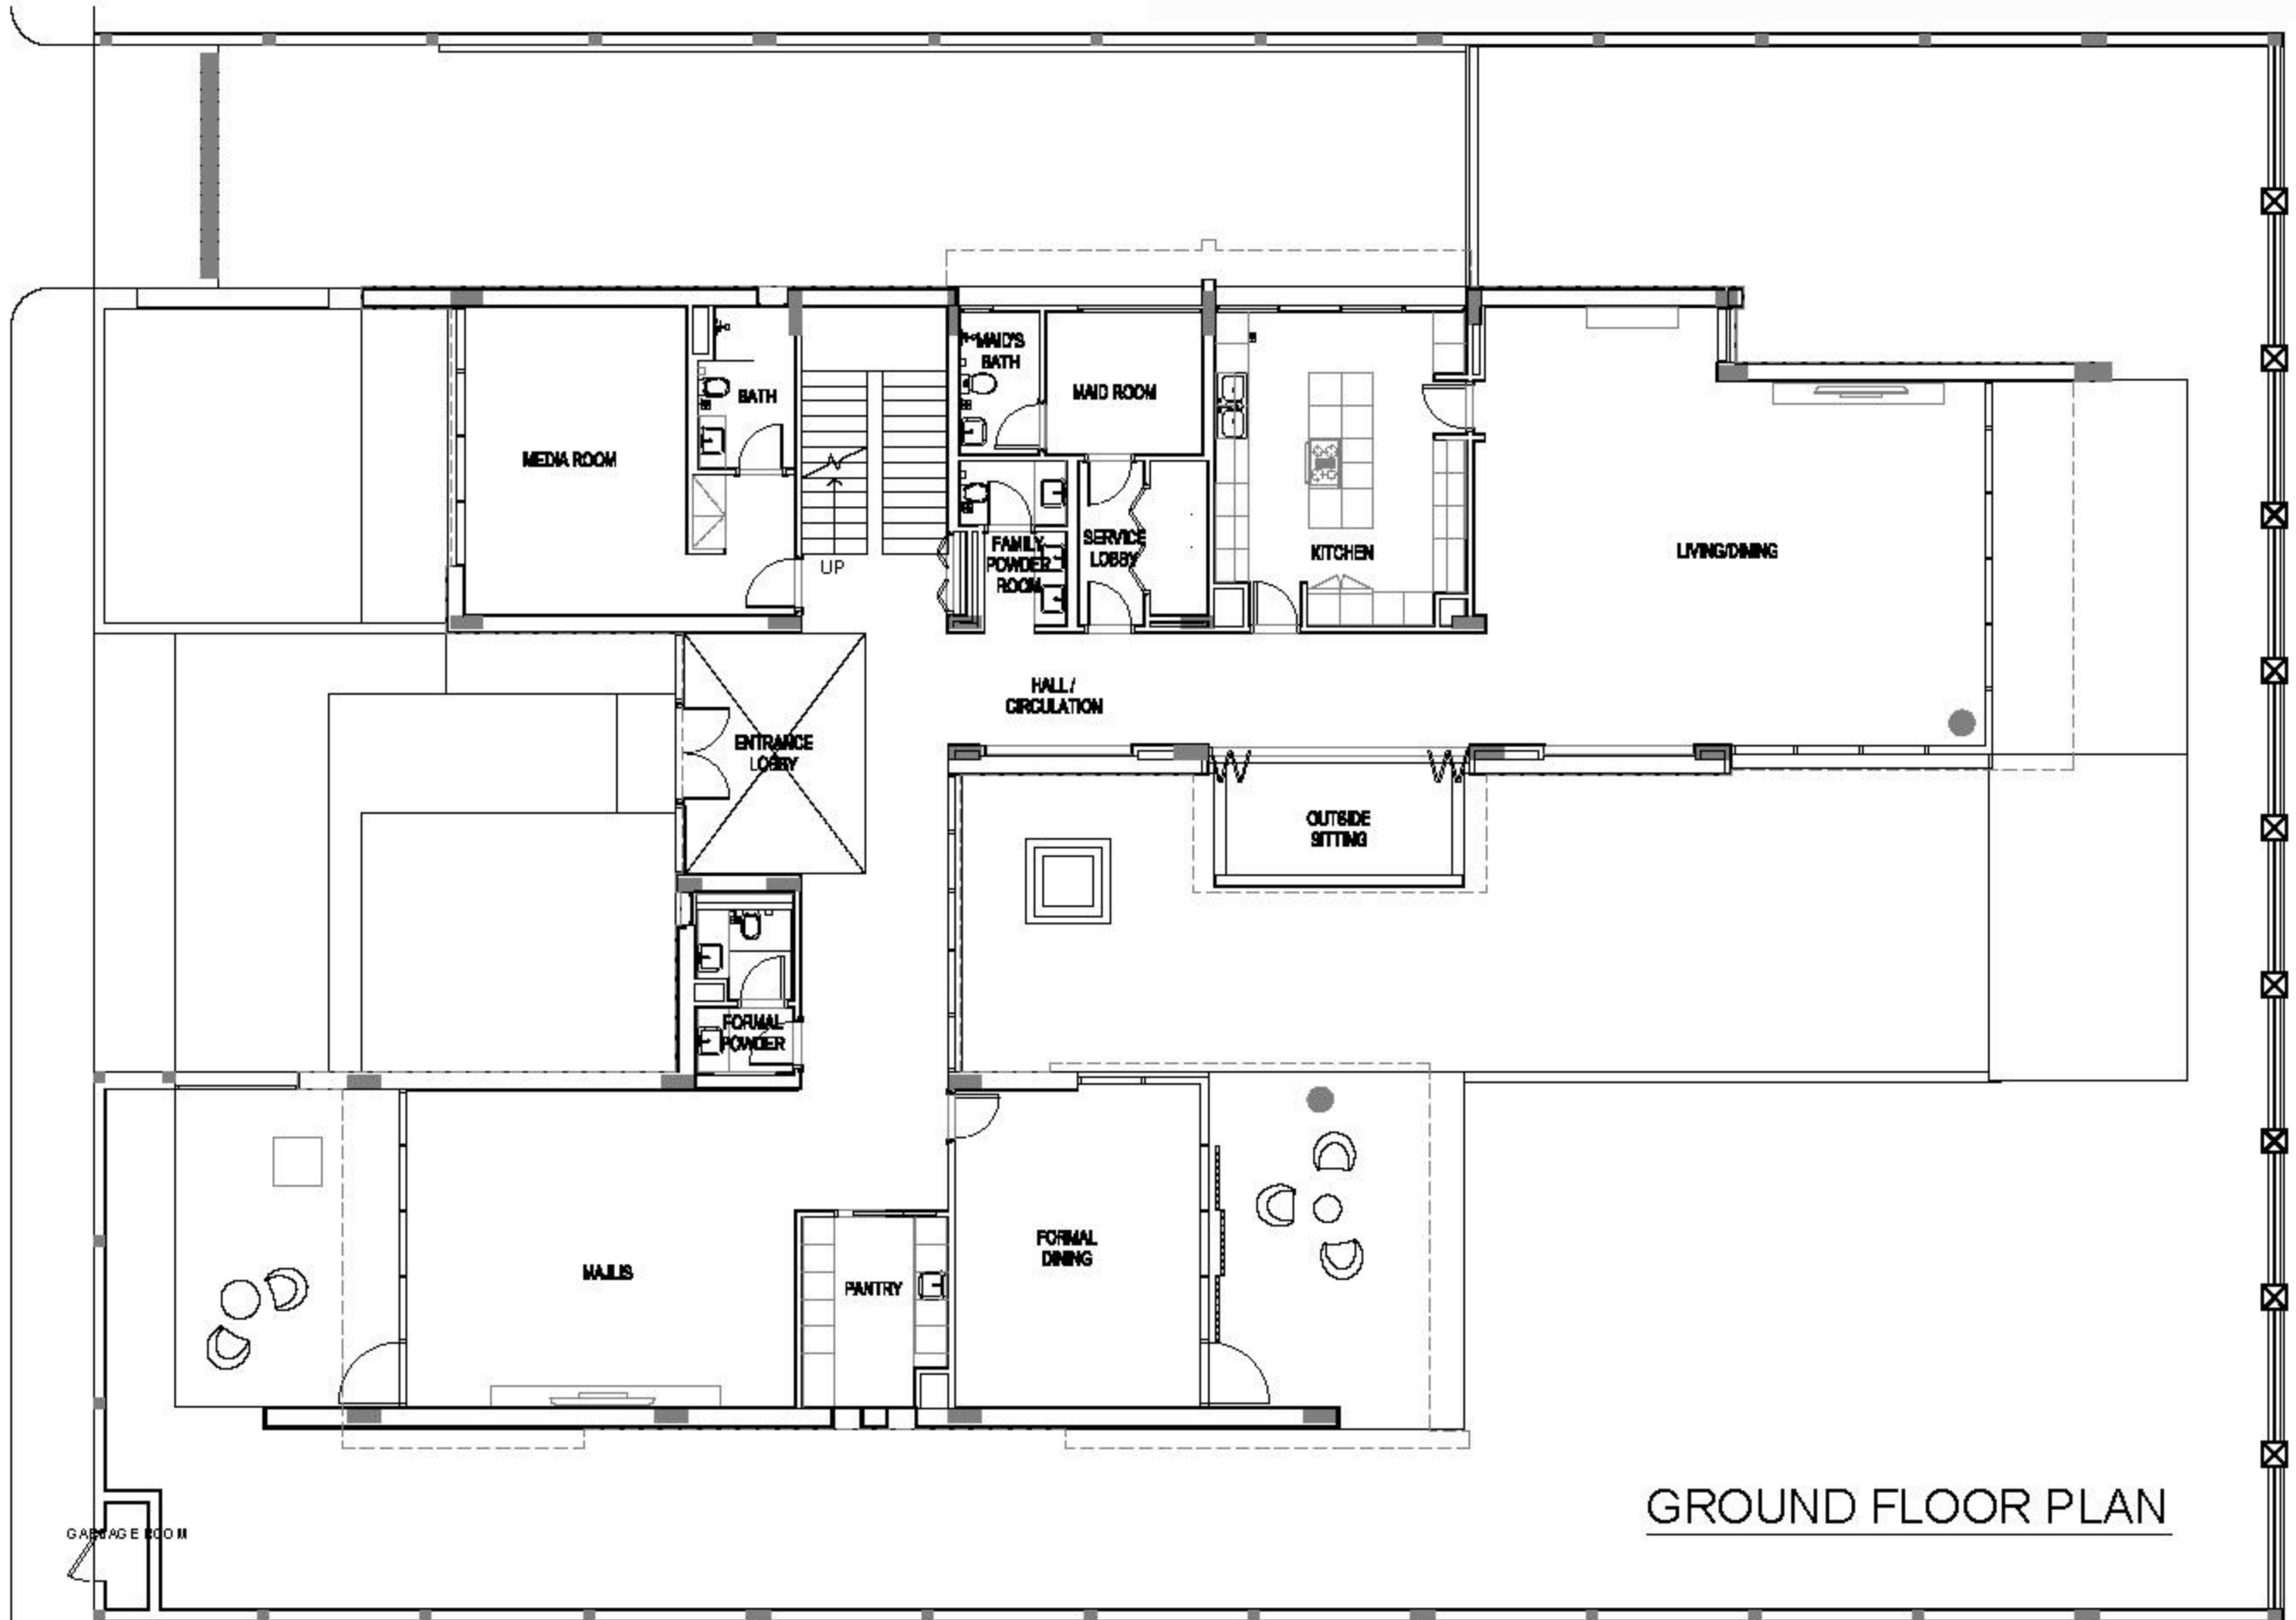

Plot No	: F012F		
Floor Level	: Ground & First Floor		
Cluster	: The Trump Estates		
Villa Type	: VD-3-T		

GROUND FLOOR PLAN

FIRST FLOOR PLAN

Plot No	: F012F		
Floor Level	: Basement Floor		
Cluster	: The Trump Estates		
Villa Type	: VD-3-T		

BASEMENT FLOOR PLAN