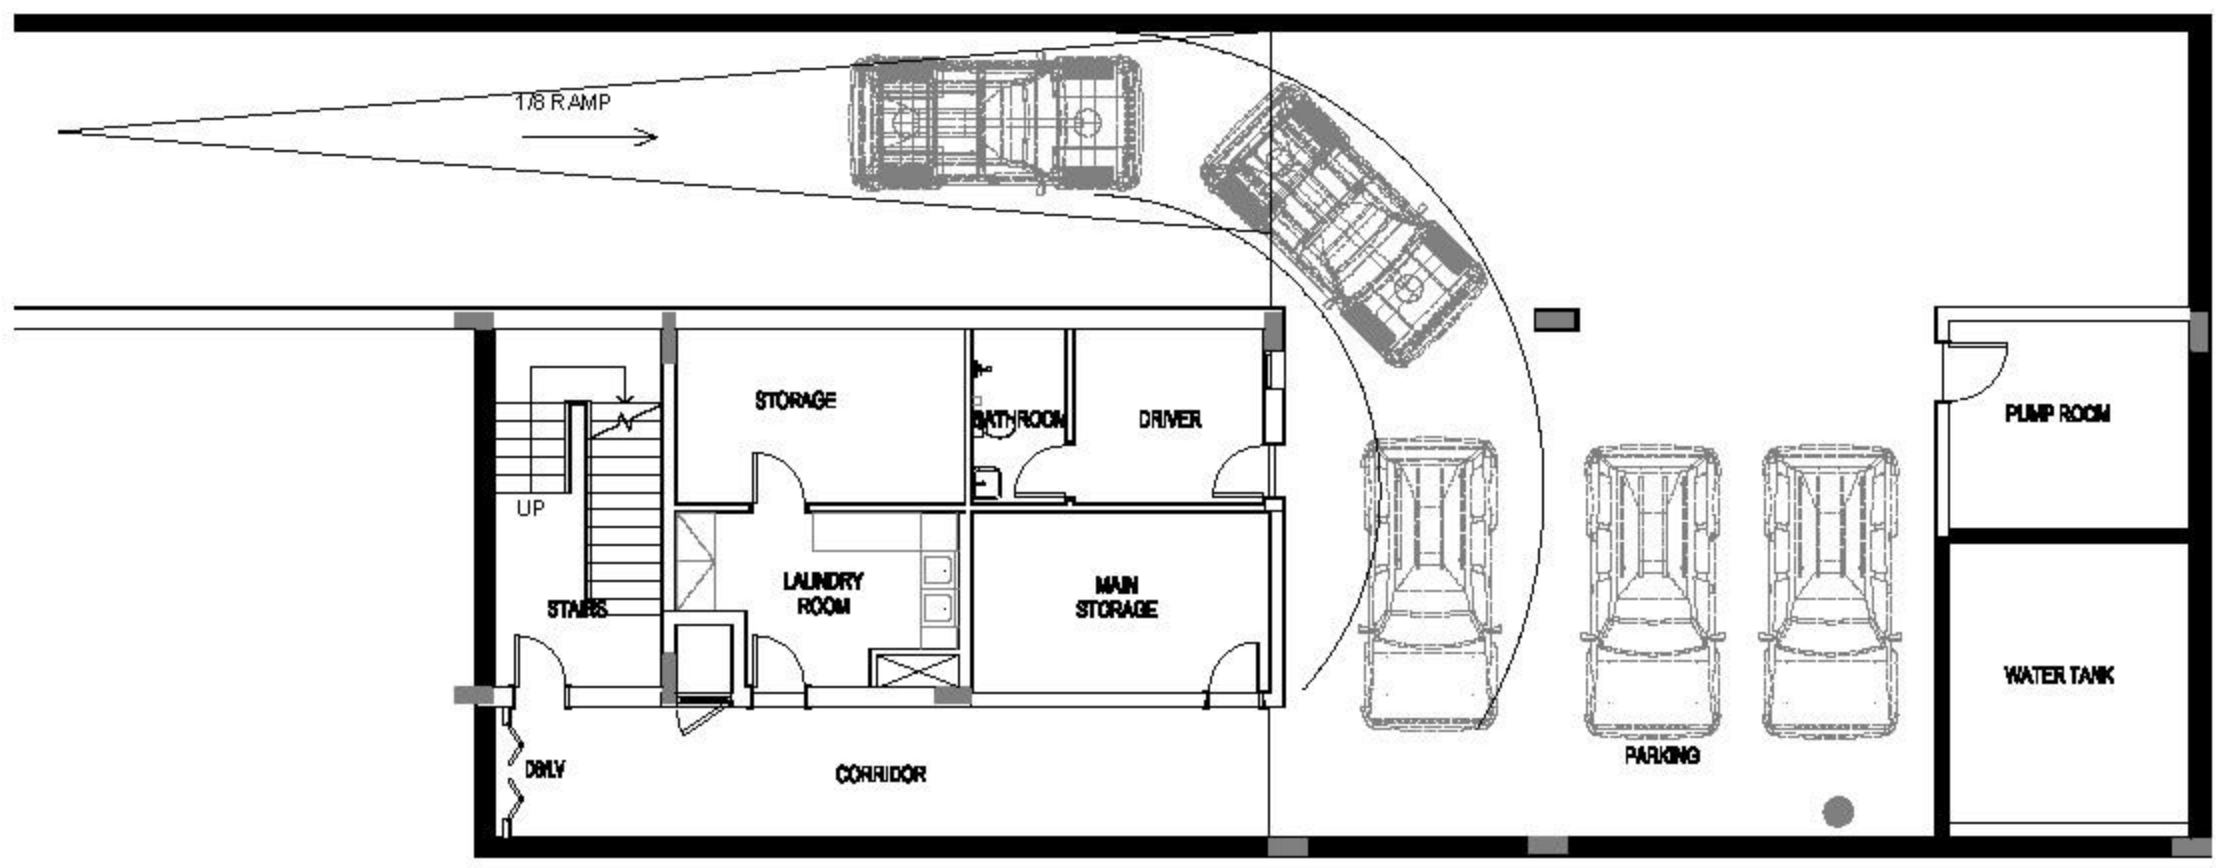

Plot No	: F012F		
Floor Level	: Ground & First Floor		
Cluster	: The Trump Estates		
Villa Type	: VD-3-T		

GROUND FLOOR PLAN

FIRST FLOOR PLAN

Plot No	: F012F		
Floor Level	: Basement Floor		
Cluster	: The Trump Estates		
Villa Type	: VD-3-T		

BASEMENT FLOOR PLAN