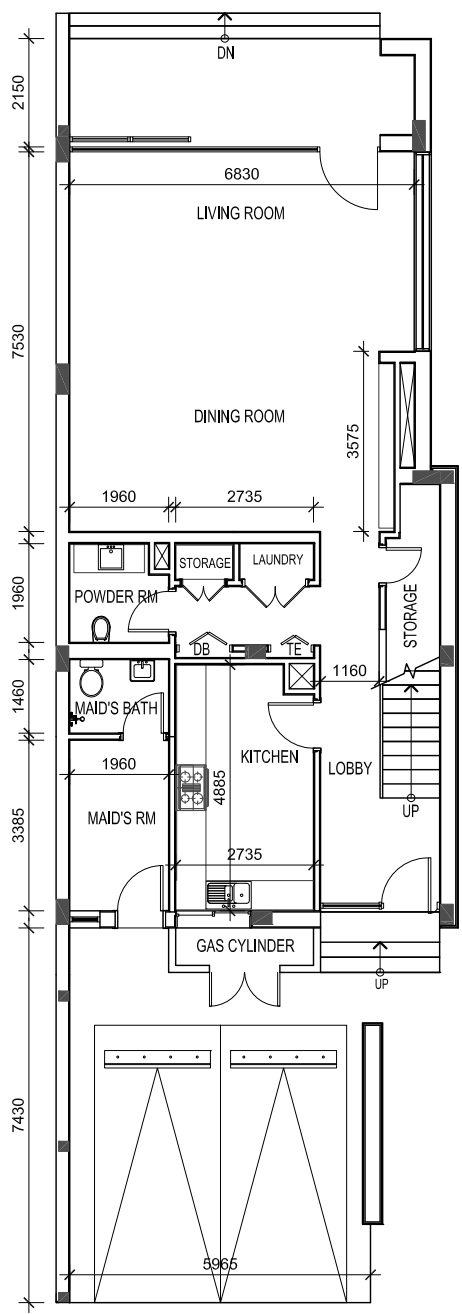

Plot No	: 743			
Cluster	: Piccadilly Green			
Villa Type	: TH-K	Garage Area	44.44 sq.m	478.35 sq.ft

GROUND FLOOR PLAN

FIRST FLOOR PLAN