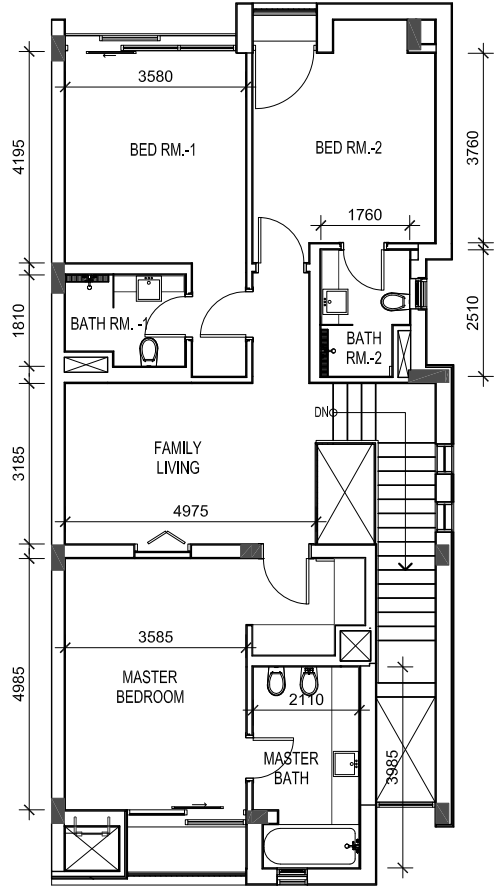

Plot No	: 743			
Cluster	: Piccadilly Green			
Villa Type	: TH-K	Garage Area	44.44 sq.m	478.35 sq.ft

GROUND FLOOR PLAN

FIRST FLOOR PLAN