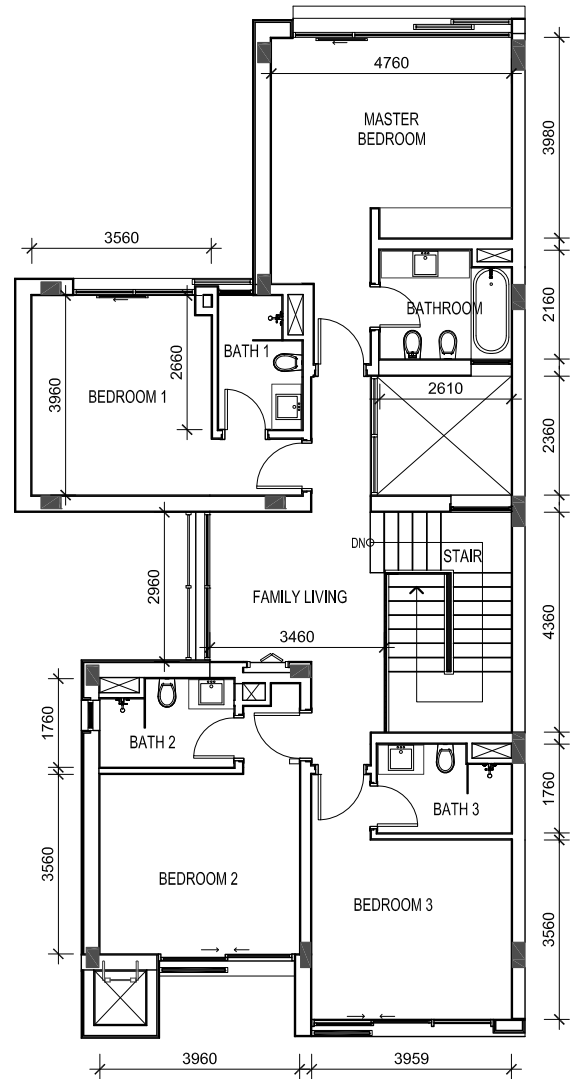

Plot No	: 610			
Cluster	: Queens Meadow			
Villa Type	: TH-H	Garage Area	40.34 sq.m	434.22 sq.ft

GROUND FLOOR PLAN

FIRST FLOOR PLAN