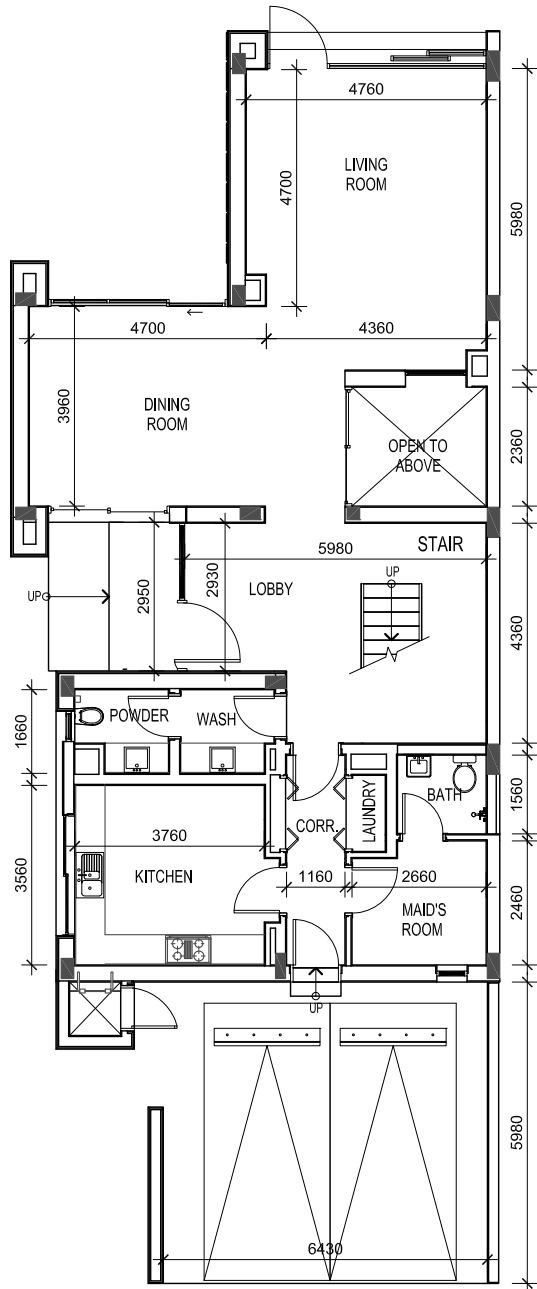

Plot No	: 610			
Cluster	: Queens Meadow			
Villa Type	: TH-H	Garage Area	40.34 sq.m	434.22 sq.ft

GROUND FLOOR PLAN

FIRST FLOOR PLAN