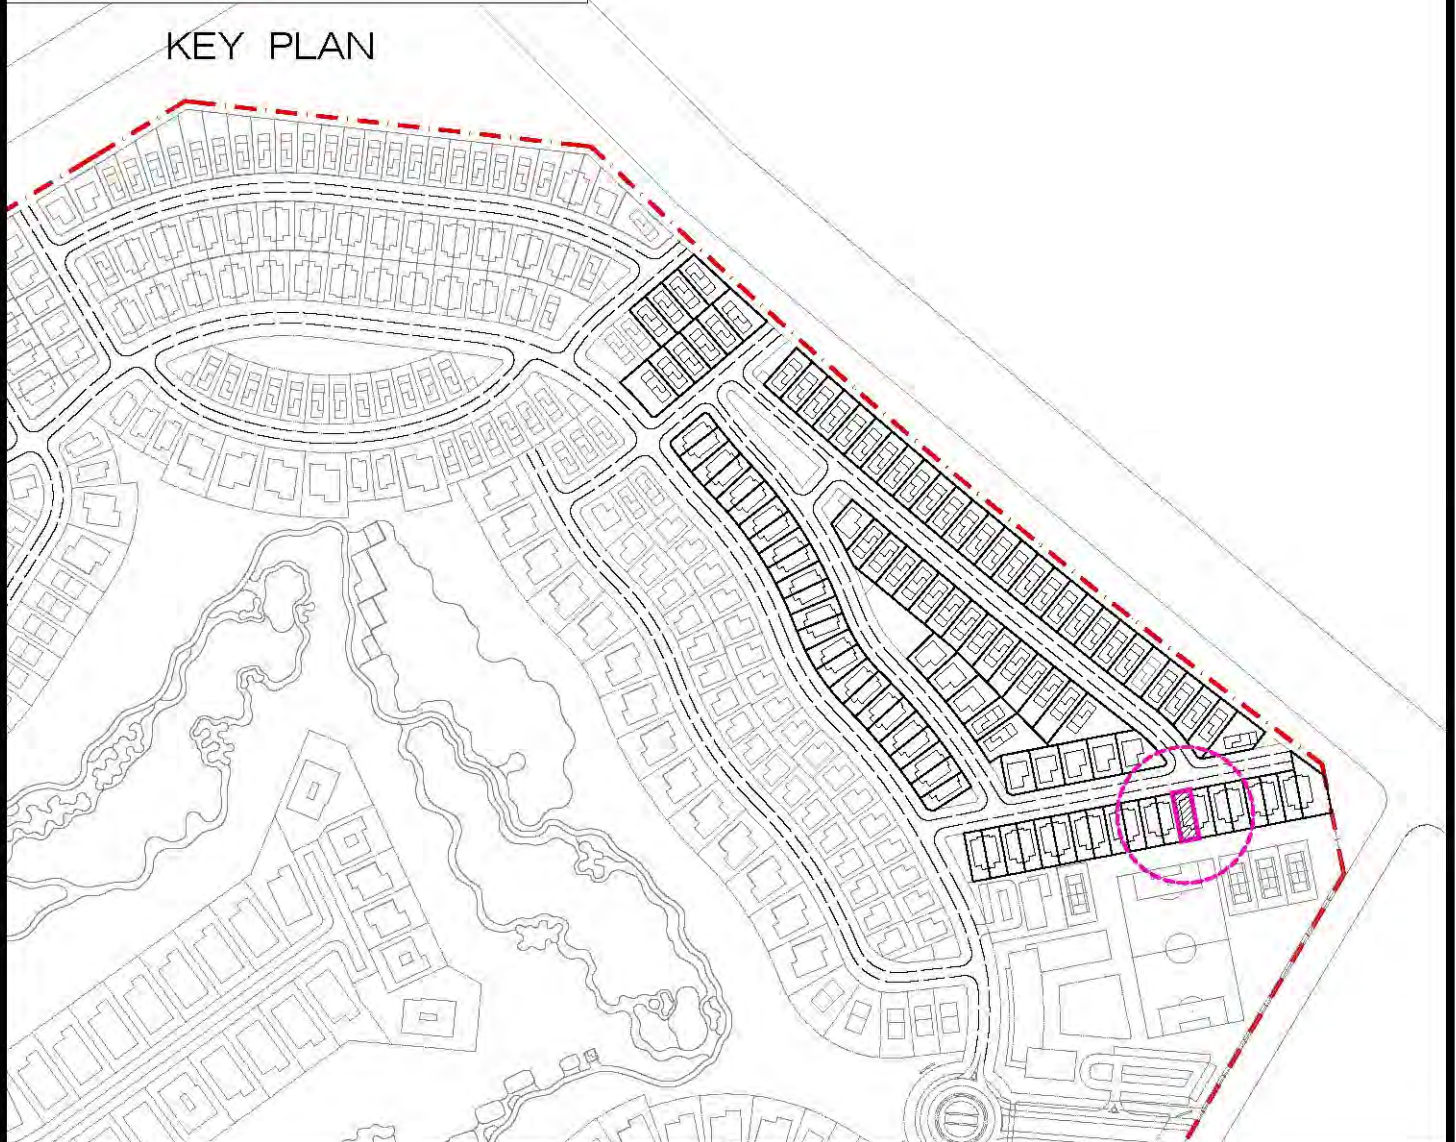

Plot No : 739  
Villa Type : TH-L  
Plot Area : 323.98 sq.m

3,487.25 sq.ft

NORTH

KEY PLAN

LOCATION PLAN