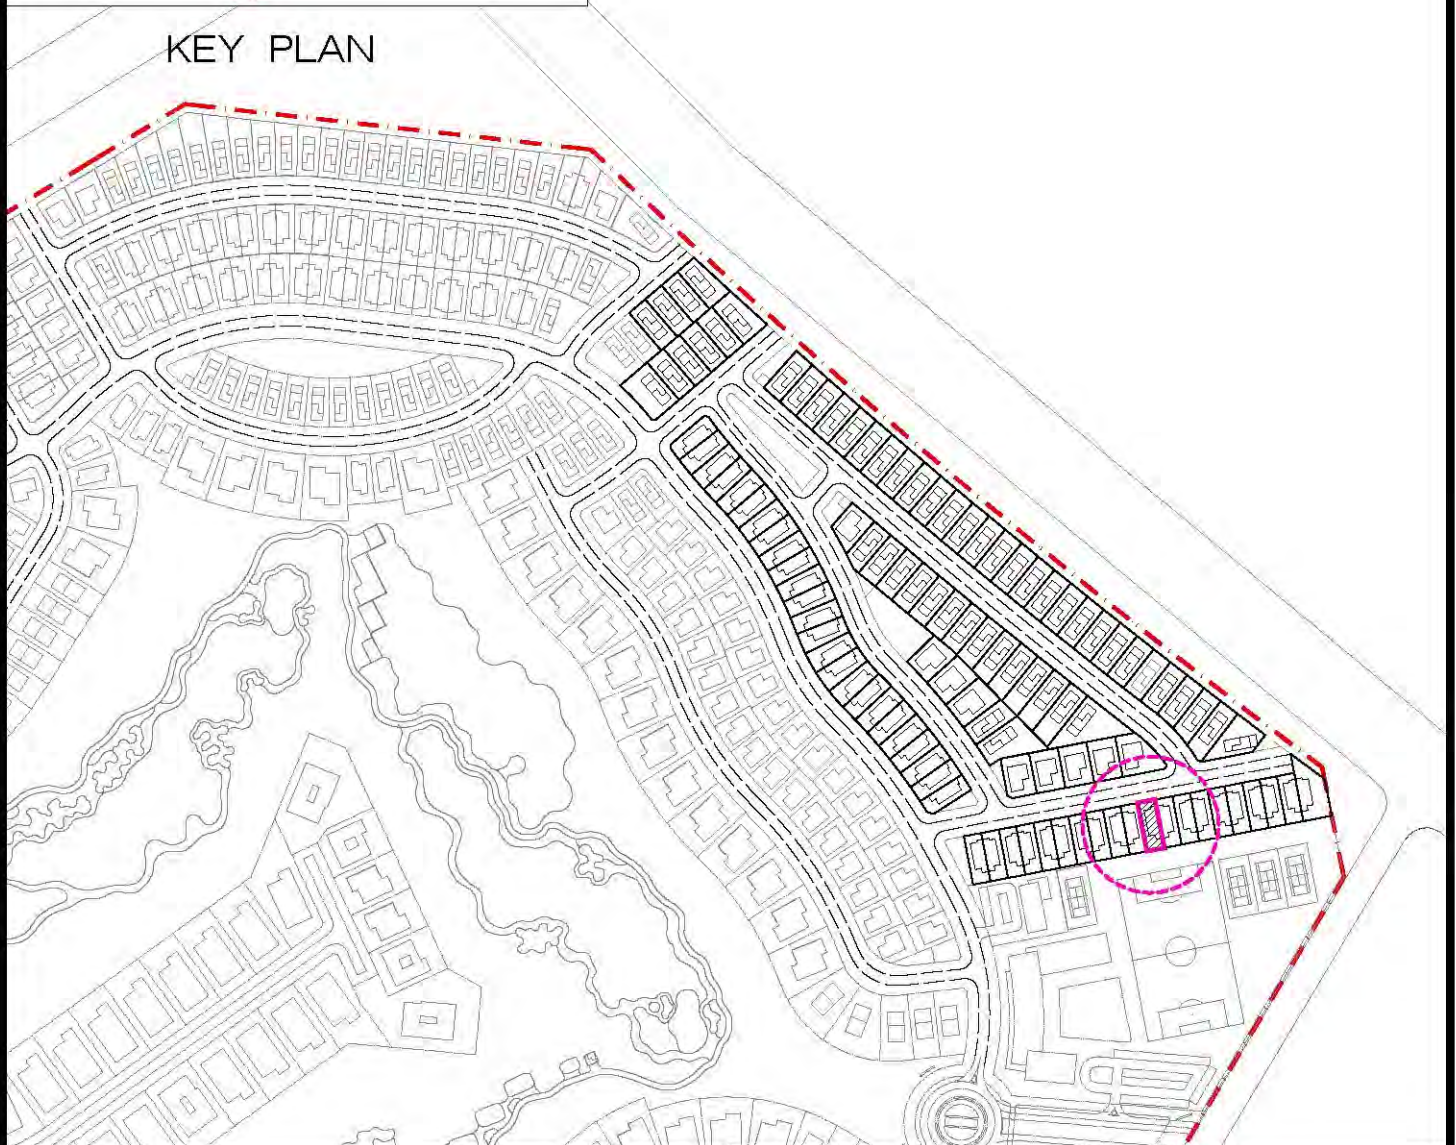

Plot No : 737
Villa Type : TH-K
Plot Area : 323.98 sq.m

3,487.25 sq.ft

NORTH

KEY PLAN

LOCATION PLAN