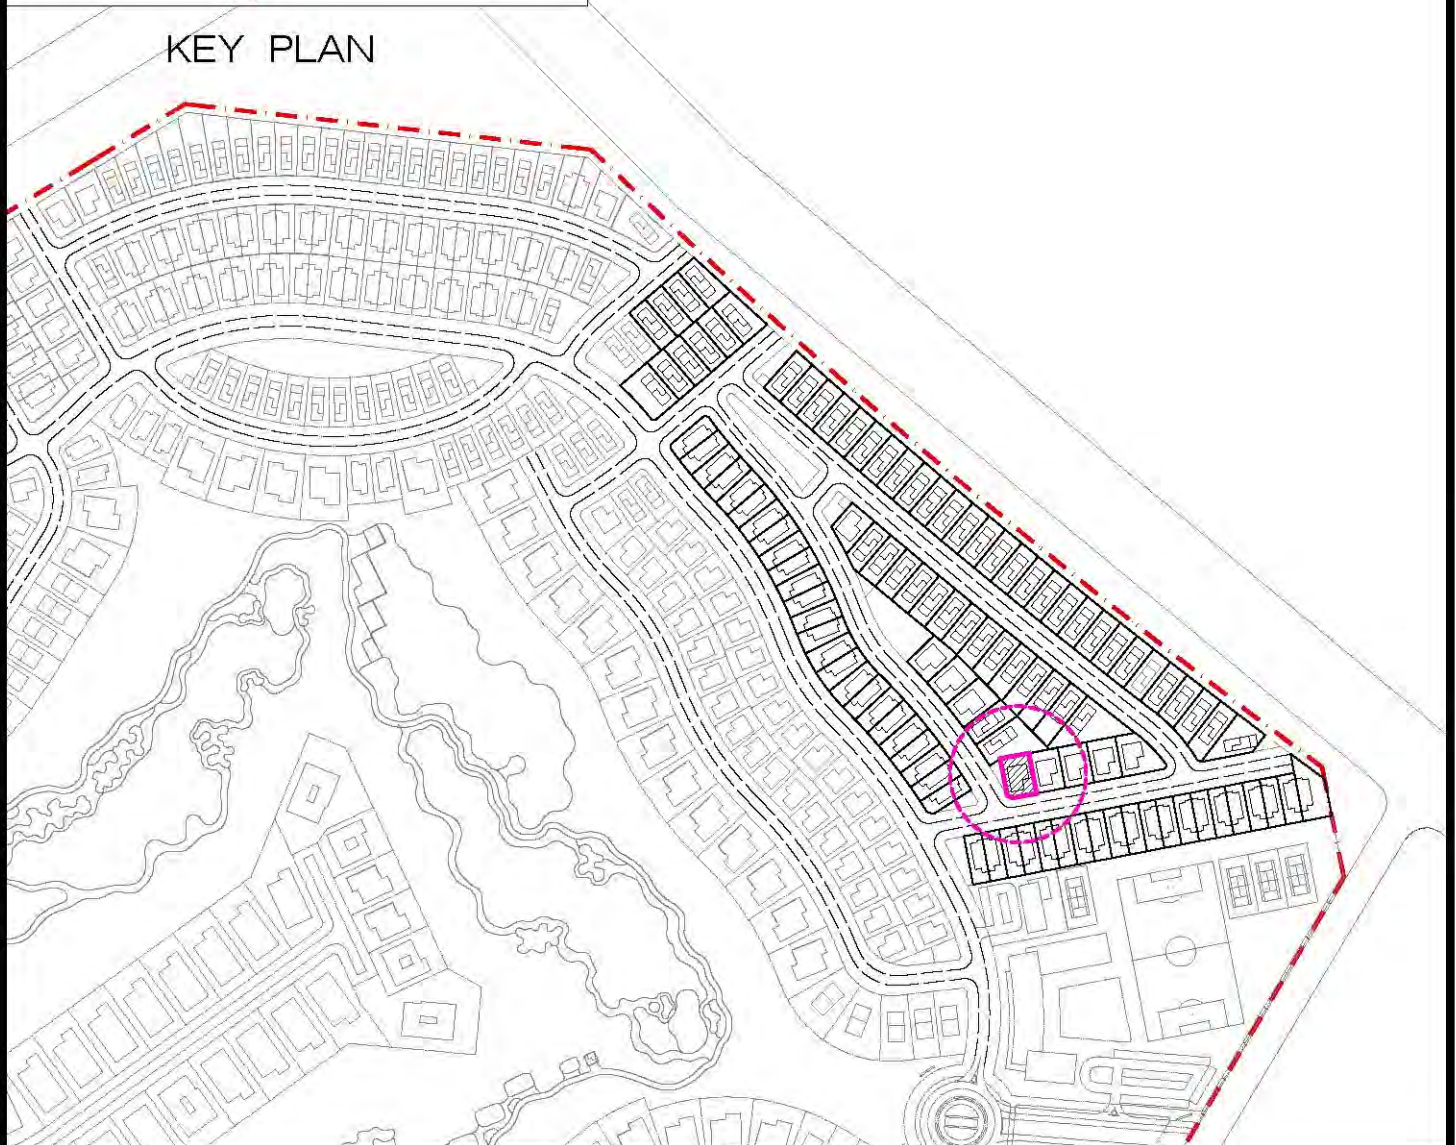

Plot No : 806
Villa Type : V-3
Plot Area : 442.35 sq.m

4,761.42 sq.ft

NORTH

KEY PLAN

LOCATION PLAN